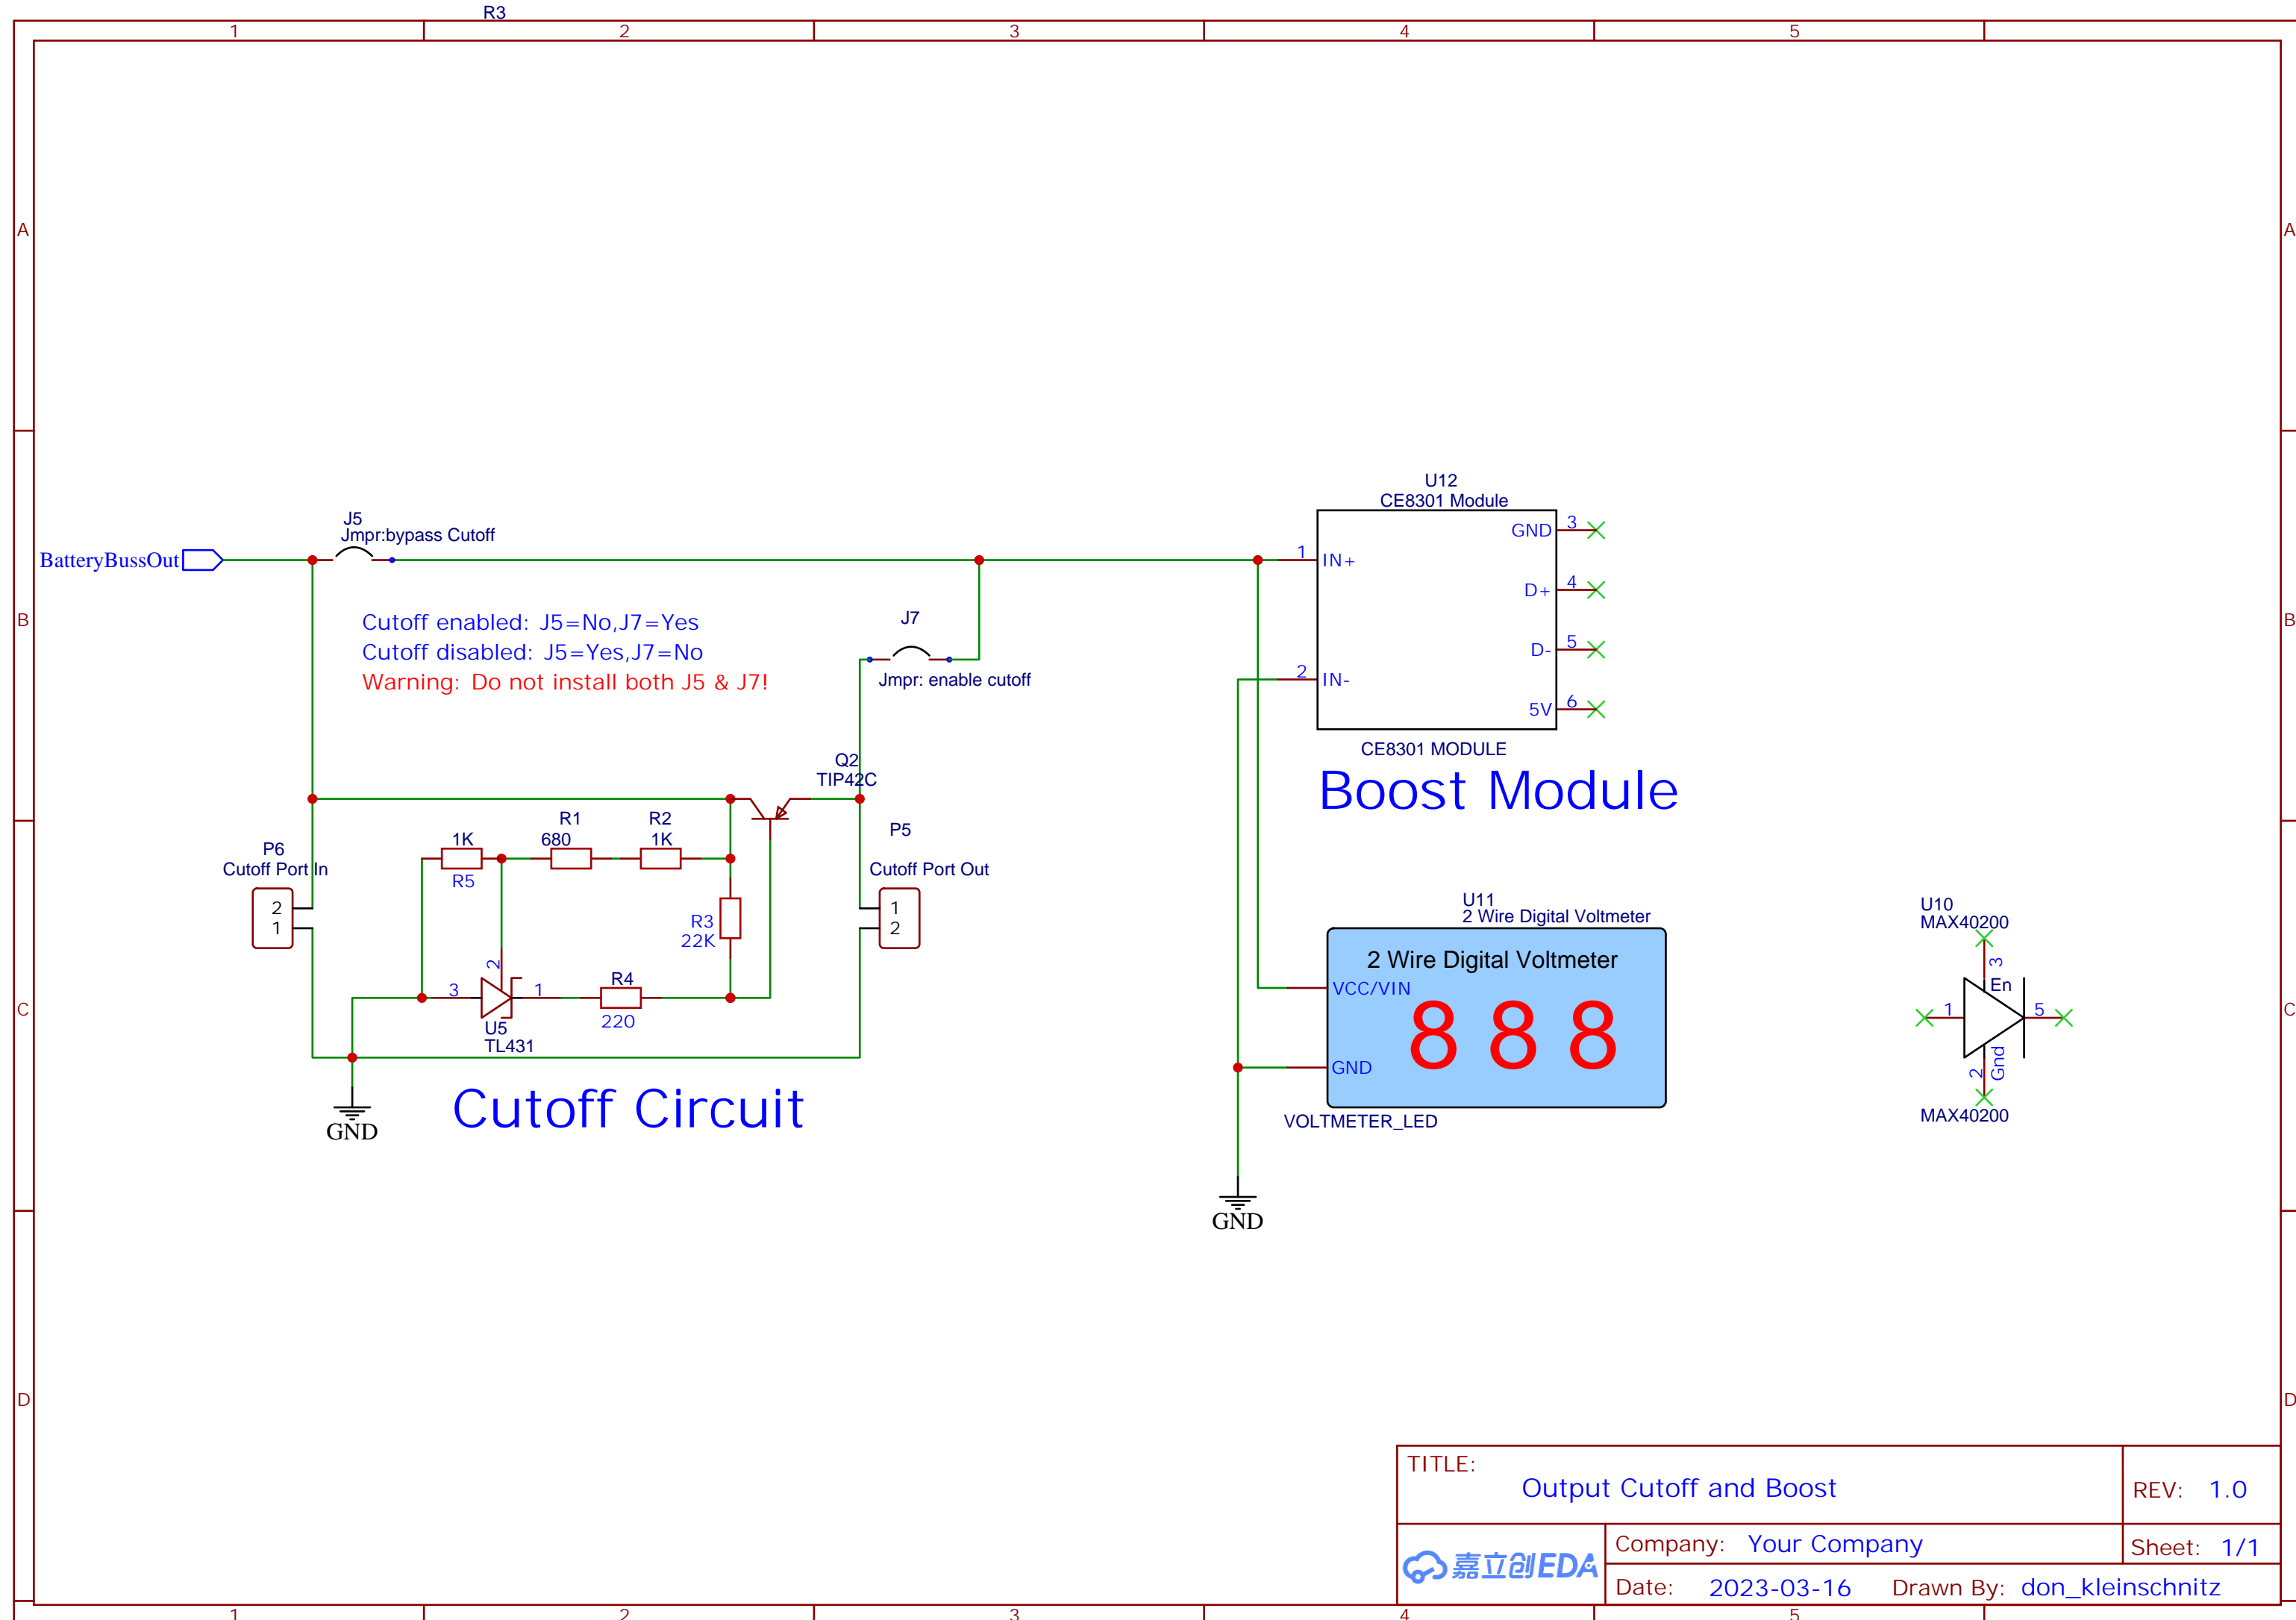

TITLE: Solar Power Supply		REV: 1.0
Company: Your Company		Sheet: 1/1
Date: 2023-03-16		Drawn By: don_kleinschnitz

TITLE: Output Cutoff and Boost		REV: 1.0
嘉立创EDA	Company: Your Company	Sheet: 1/1
	Date: 2023-03-16	Drawn By: don_kleinschnitz